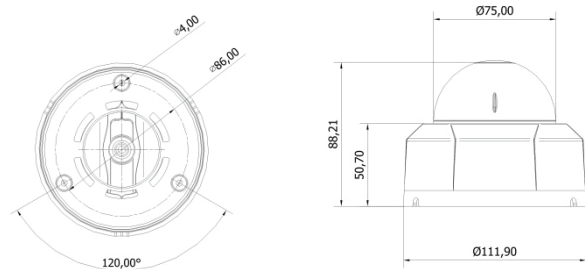

IPC-MDF

Features

- 5.69 Mega pixel 1/2.8" SONY STARVIS CMOS image sensor
- 2.8 mm Fixed Lens
- Long-range, less heat (4 x Hi-power Chip leds)
- Privacy Masking up to 8 areas
- Easy Quick Installation
- Conformant with ONVIF (Profile-S/T/G)
- IP66 Ratings
- No IR reflection and heat-proof compare to conventional dome

Dimension

Specifications

| | |
|-------------------|--|
| Image Sensor | Sony STARVIS 5.69Mega Pixels Image Sensor |
| Size | 1/2.8 inch |
| Scan System | Progressive Scan |
| Total Pixels | 2704(H) x 2104(V), 5.69 Mega Pixels |
| Effective Pixels | 2616(H) x 1964(V), 5.14 Mega pixels |
| Day & Night | Auto / Day (Color) / Night (BW), ICR Control |
| Privacy Area | On / Off (8 Programmable Zones) |
| Motion Detection | 432 Zone, Sensitivity 1~5 Step, On / Off |
| WDR | Real WDR On / Off (Adjust) |
| DNR | 2DNR, 3DNR, On / Off (Adjust) |
| SLDC | Simple Lens Distortion Correction, On / Off |
| Defog | Detects Foggy, On / Off (Adjust) |
| Elec. Shutter | Auto(1/20~1/30000), Suppress Rolling, Manual |
| Color Adjust | Bright / Contrast / Satuation / Sharp / Hue |
| White Balance | Auto / User |
| OSD Display | Text, Date, Time, Event, On / Off |
| Image Mirror | Normal / Mirror (H) / Flip(V) / Both (HV) |
| Power Supply | DC12V |
| Current | Max 350(mA) |
| Operating Temp | 0°C ~ +50°C |
| Preservation Temp | -10°C ~ +60°C |
| Humidity | 0% ~ 95% |
| Dimension | 88.21mm (H) x 110mm (Ø) |
| Weight | 350g |