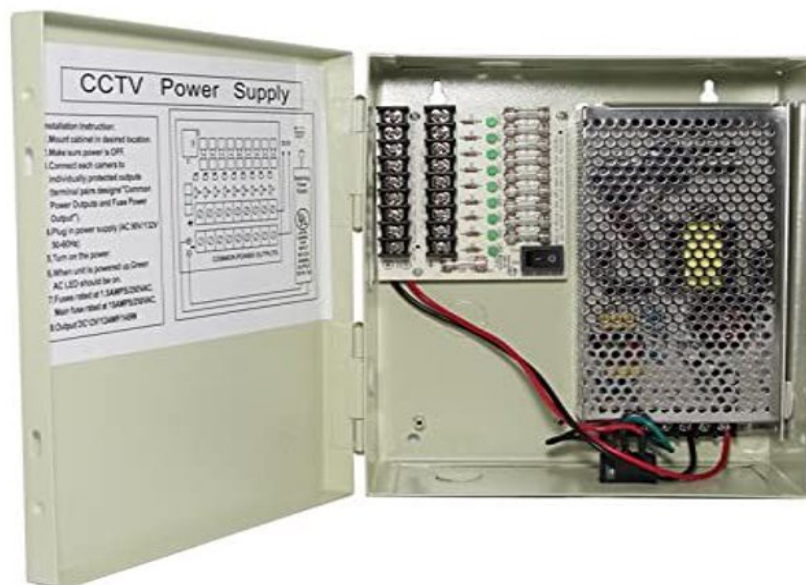

ACT-12VTRDC-9

- **9 channels, 12VDC 1.5AMP Per Channel**
- **Input: AC 90V/132V, 50/60 Hz.**
- **Output: DC12V/12AMP/145W**
- **Main fuse rated at 15AMP/250VAC**
- **Dimensions 9.5L x 8W x 3.25H Inches 6lbs**
- **UL Listed**