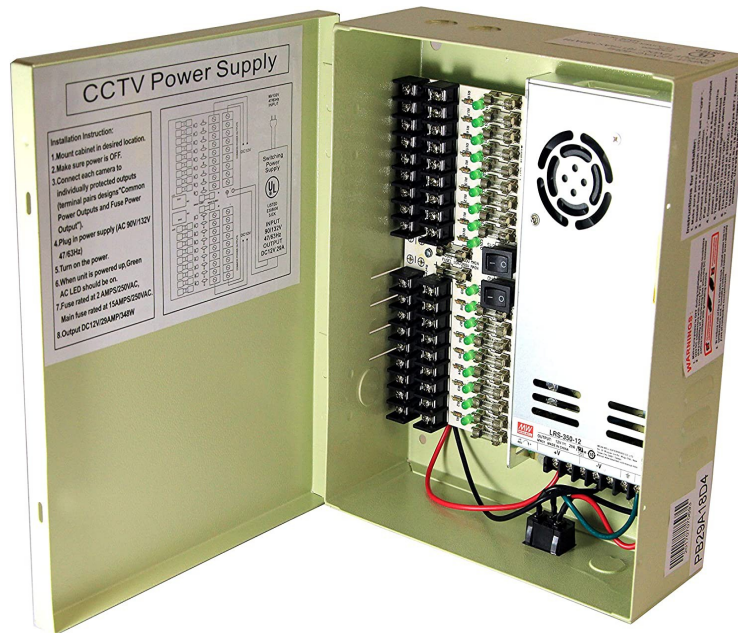

ACT-12VTRDC-18

- **18 channels, 12VDC 1.61AMP Per Channel**
- **Input: AC 90V/132V, 47/63 Hz.**
- **Output: DC12V/29AMP/348W**
- **Main fuse rated at 15AMP/250VAC**
- **Dimensions 10L x 9W x 4H Inches 6lbs**
- **UL Listed**