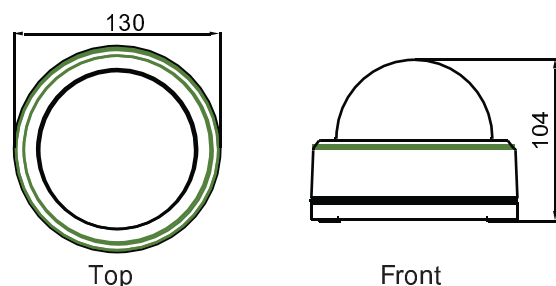

Dimensions

Design and specifications are subject to change without notice.