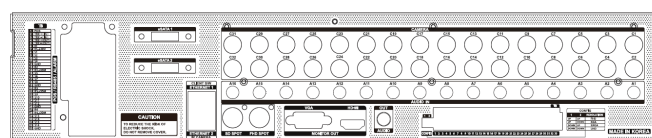

## Features

- 4K UHD Display (HDMI)
- Support TVI, AHD, CVI, 960H, IP
- 2MP, 3MP: 32 Channel BNC Inputs + 16 IP  
4MP: 16 Channel BNC Inputs + 16 IP  
4K: 16 Channel BNC Inputs + 4 IP
- Support ONVIF
- Support Ethernet POS
- Up to 6HDDs
- Network Interface - 2x Ethernet 10/100/1G
- Smartphone Viewer Support (Android/iPhone/iPad)
- Rack Mountable

(32ch) BNC Input + (16ch) IPC